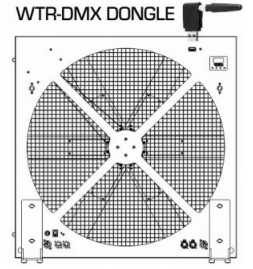

SPÉCIFICATIONS

Général : Usage	DJ & Club, Stage & Rental
Général : Dimensions (cm)	70 x 70 x 10 cm
Général : Poids (kg)	20
Général : Alimentation	AC 100 - 240V, 50/60Hz
Général : Etiquette "énergie"	Non
Général : Consommation d'énergie W	240
Général : Couleur	noir
Général : Ecran	OLED
Général : Fixation	included omega bracket
Général : IP rating	indoor
Contrôle : manuelle	Non
Contrôle : Master/Slave	Non
Contrôle : SMART-DMX	Non
Contrôle : autonome	no
Contrôle : programmable	Non
Contrôle : mise à jour du logiciel	oui
Contrôle : canaux dmx maximale	33
Lumière : lamp socket	aucun
Lumière : lampe	LED
Lumière : couleurs	Rouge, Vert, Blue, RGB
Lumière : mélanger les couleurs	oui
Lumière : iris	Non
Lumière : taux de rafraîchissement min. (kHz)	Non
Lumière : taux de rafraîchissement max. (kHz)	Non
Connexion : entrée	3 pin XLR, 5 pin XLR, powercon, usb, rdm, Wireless DMX
Connexion : sortie	3 pin XLR, 5 pin XLR, powercon, usb, rdm, Wireless DMX
Marque	BRITEQ
EANCode	5420025655163
Discontinued	Non