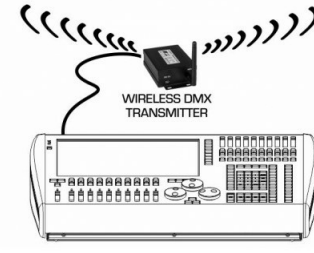

SPÉCIFICATIONS

Général : Usage	DJ & Club, Stage & Rental
Général : Dimensions (cm)	70 x 70 x 10 cm
Général : Poids (kg)	20
Général : Alimentation	AC 100 - 240V, 50/60Hz
Général : Etiquette "énergie"	Non
Général : Consommation d'énergie W	240
Général : Couleur	noir
Général : Ecran	OLED
Général : Fixation	included omega bracket
Général : IP rating	indoor
Contrôle : manuelle	Non
Contrôle : Master/Slave	Non
Contrôle : SMART-DMX	Non
Contrôle : autonome	no
Contrôle : programmable	Non
Contrôle : mise à jour du logiciel	oui
Contrôle : canaux dmx maximale	33
Lumière : lamp socket	aucun
Lumière : lampe	LED
Lumière : couleurs	Rouge, Vert, Blue, RGB
Lumière : mélanger les couleurs	oui
Lumière : iris	Non
Lumière : taux de rafraîchissement min. (kHz)	Non
Lumière : taux de rafraîchissement max. (kHz)	Non
Connexion : entrée	3 pin XLR, 5 pin XLR, powercon, usb, rdm, Wireless DMX
Connexion : sortie	3 pin XLR, 5 pin XLR, powercon, usb, rdm, Wireless DMX
Marque	BRITEQ
EANCode	5420025655163
Discontinued	Non