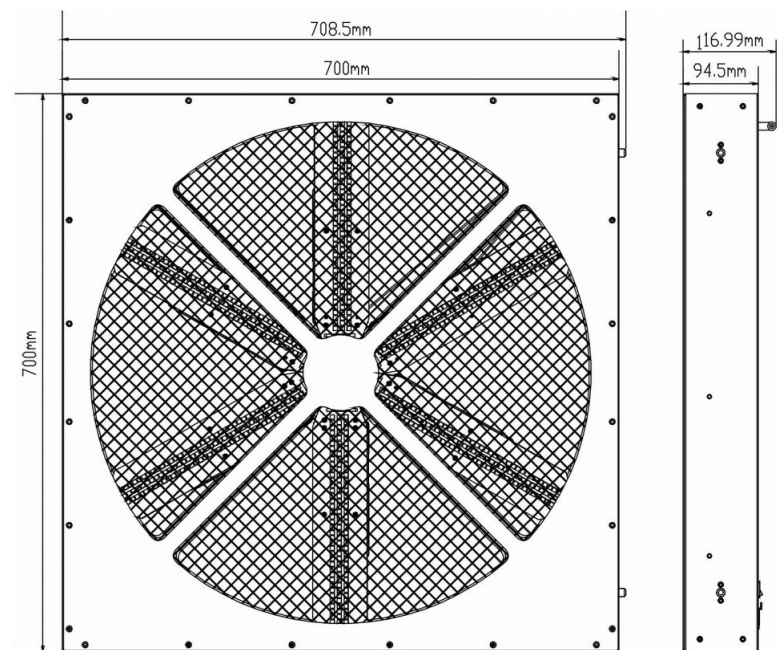

SPÉCIFICATIONS

Général : Usage	DJ & Club, Stage & Rental
Général : Dimensions (cm)	70 x 70 x 10 cm
Général : Poids (kg)	20
Général : Alimentation	AC 100 - 240V, 50/60Hz
Général : Etiquette "énergie"	Non
Général : Consommation d'énergie W	240
Général : Couleur	noir
Général : Ecran	OLED
Général : Fixation	included omega bracket
Général : IP rating	indoor
Contrôle : manuelle	Non
Contrôle : Master/Slave	Non
Contrôle : SMART-DMX	Non
Contrôle : autonome	no
Contrôle : programmable	Non
Contrôle : mise à jour du logiciel	oui
Contrôle : canaux dmx maximale	33
Lumière : lamp socket	aucun
Lumière : lampe	LED
Lumière : couleurs	Rouge, Vert, Blue, RGB
Lumière : mélanger les couleurs	oui
Lumière : iris	Non
Lumière : taux de rafraîchissement min. (kHz)	Non
Lumière : taux de rafraîchissement max. (kHz)	Non
Connexion : entrée	3 pin XLR, 5 pin XLR, powercon, usb, rdm, Wireless DMX
Connexion : sortie	3 pin XLR, 5 pin XLR, powercon, usb, rdm, Wireless DMX
Marque	BRITEQ
EANCode	5420025655163
Discontinued	Non